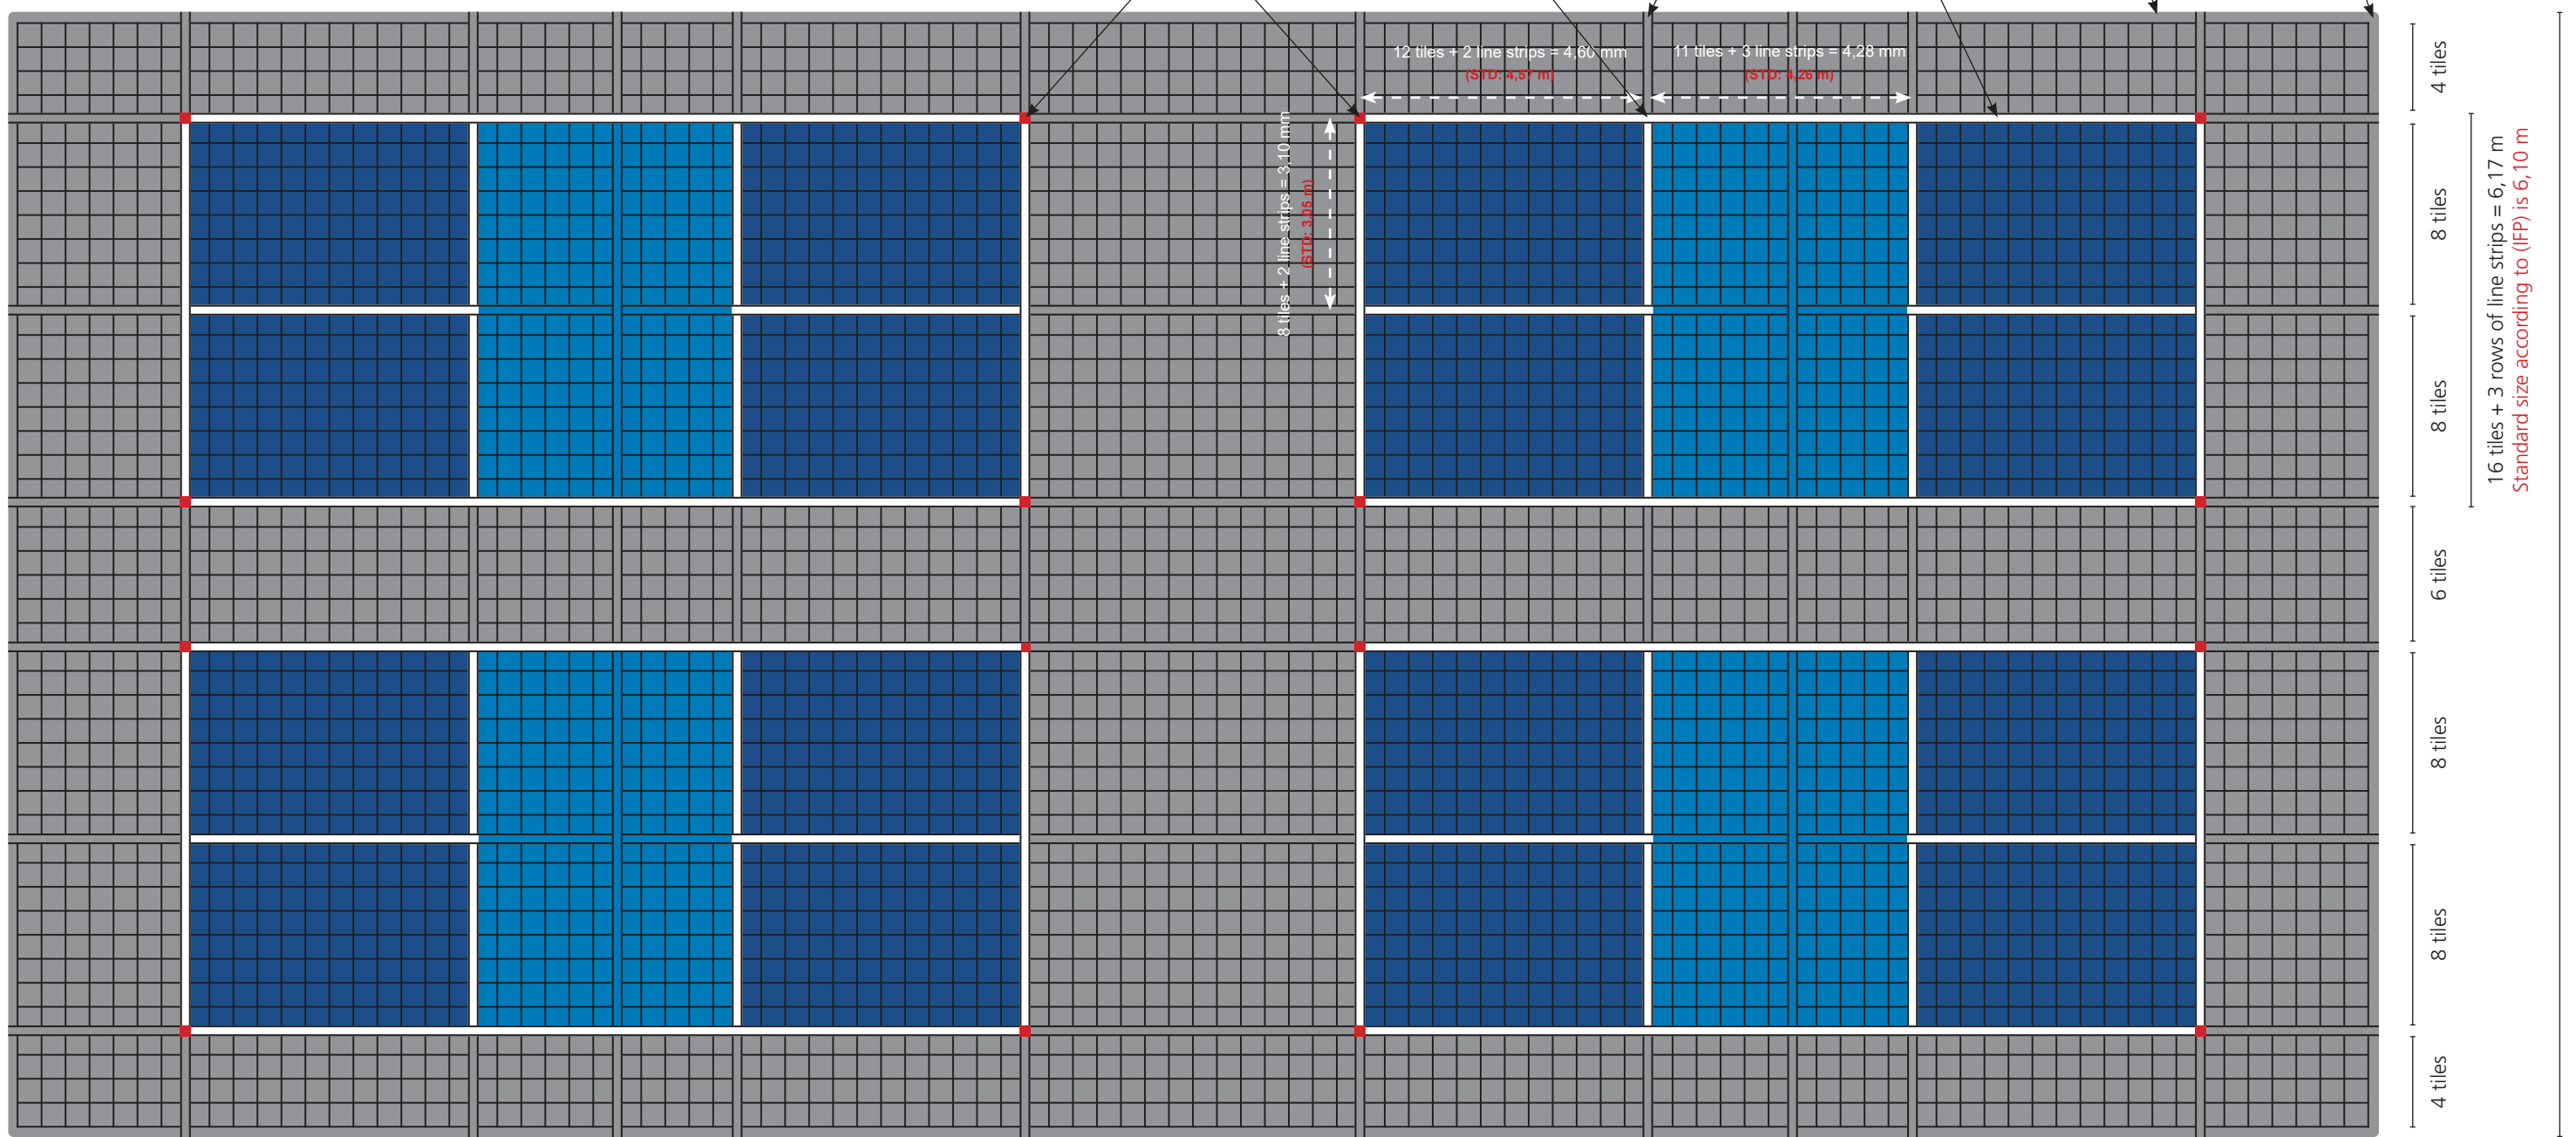

# BERGO ULTIMATE - PICKLEBALL

TOTAL SIZE: 37,49 X 17,73 M

PLAYING AREA: 13,42 X 6,17 M

UNISPORT SE

Please note! When lines are made with the strips, they will not exactly correspond to the line standards.  
If 100% line standards are required, all lines has to be painted.  
All court measurements are made to the outside of the lines.

Always install with the connection rings in the same direction!

16 tiles + 3 rows of line strips = 6,17 m  
Standard size according to (IFP) is 6,10 m

Total: 46 tiles + 6 rows of line strips + 2 edge strips = 17,73 m

35 tiles + 5 rows of line strips = 13,42 m  
Standard size according to (IFP) is 13,41 m

Total: 98 tiles + 10 rows of line strips + 2 edge strips = 37,49 m