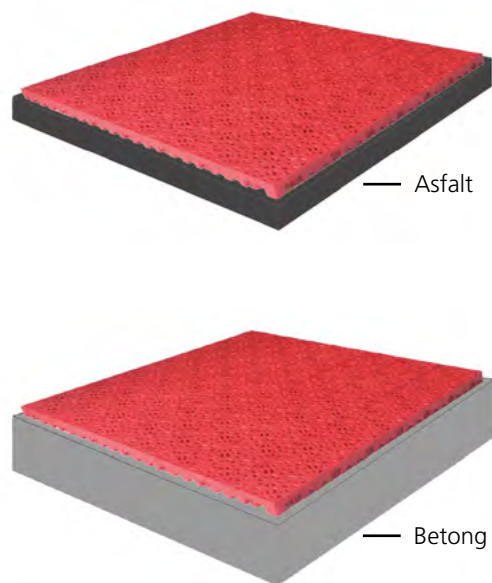

SNABB, EKONOMISK LÖSNING

Bergo Sportgolv är lätt att lägga och kan installeras på en befintlig yta utan fästelement som lim, skruv eller spik.